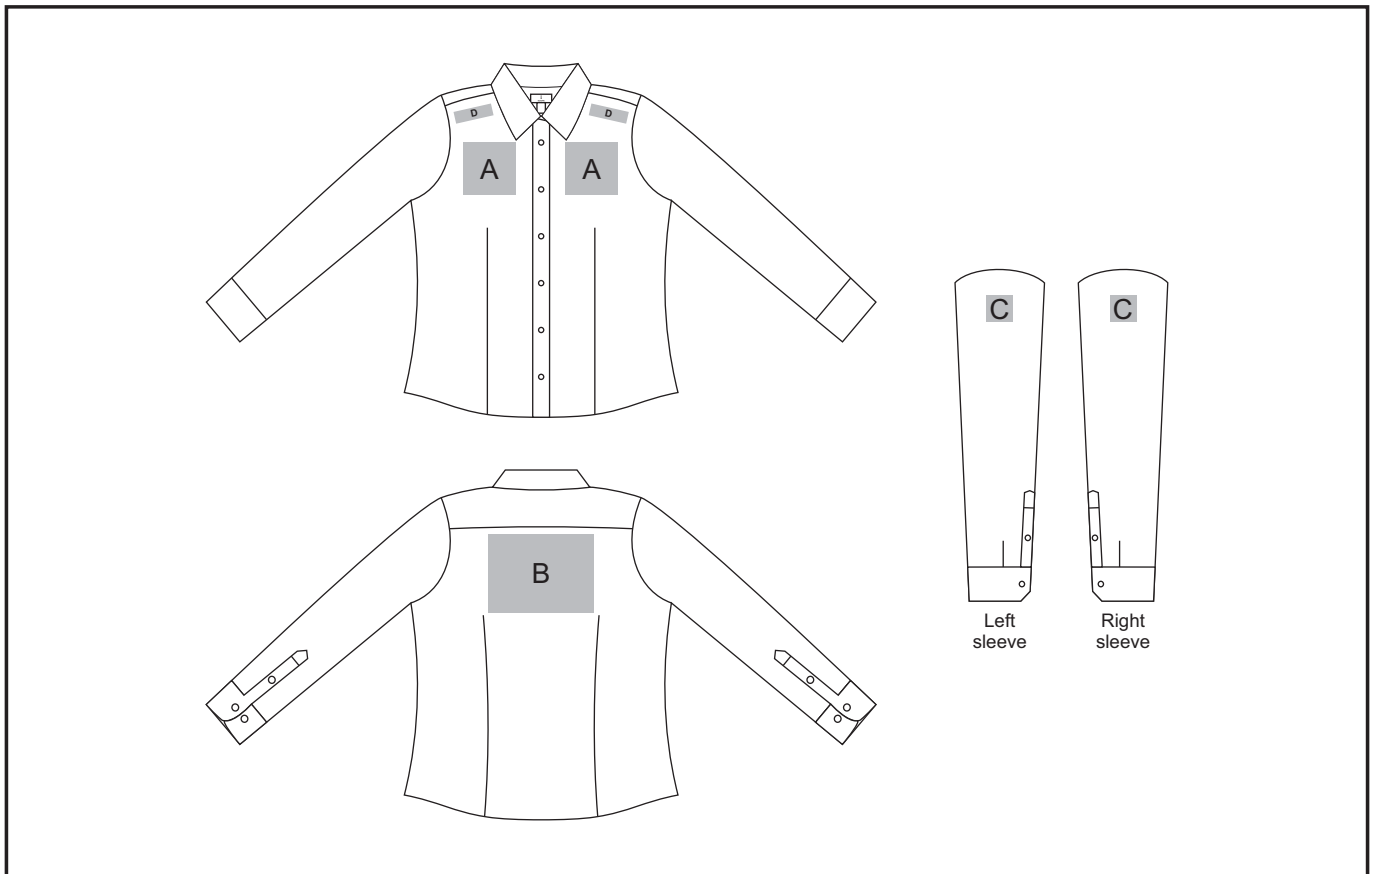

ELE-9401

Ladies Long Sleeve Wilshire Shirt

Need to know:

- Includes 1-Position Embroidery **OR** 1-Position Digital Transfer (setup fee applies)
- **EMB/DTC inclusive parameters:** Left/Right Chest = 100mm x 100mm **OR** Back = 8000mm²
- Please note Pos D will be branded +/- 20mm from the top seam

Branding Options:

Position A

1. Embroidery (EMB) - 9 colours
Size: 100mm diameter
2. Digital Transfer Clothing (DTC) - Full colour
Size: 100mm wide x 100mm high

Position B

1. Embroidery (EMB) - 9 colours
Size: 200mm wide x 150mm high
2. Digital Transfer Clothing (DTC) - Full colour
Size: 210mm wide x 148mm high

Position C

1. Embroidery (EMB) - 9 colours
Size: 50mm diameter
2. Digital Transfer Clothing (DTC) - Full colour
Size: 50mm wide x 50mm high

Position D

1. Digital Transfer Clothing (DTC) - Full colour
Size: 70mm wide x 20mm high